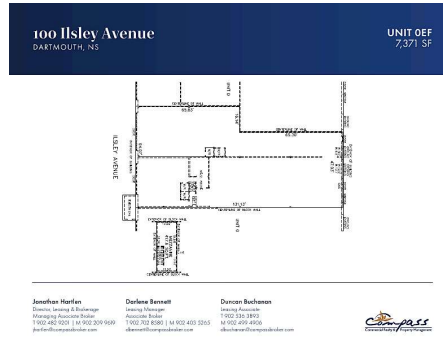

100 Ilsley Avenue, Dartmouth, NS

7,371 ft²
RETAIL / INDUSTRIAL

Contact
LEASE

Darlene Bennett
Compass Commercial Realty LP
(902) 403-5265

Duncan Buchanan
Compass Commercial Realty LP
902-499-4906

Visit <https://e169.spacelist.ca/listings/773968> to download attachments and/or view virtual tours.

Combined units E & F with 7,371 sq ft.

Open space with 1 grade door and the opportunity to add another if required, as well as office space at the front ready for tenant updates.

Walk through the space with our virtual tour above, and contact the listing agents for further information.

Net rent by negotiation.