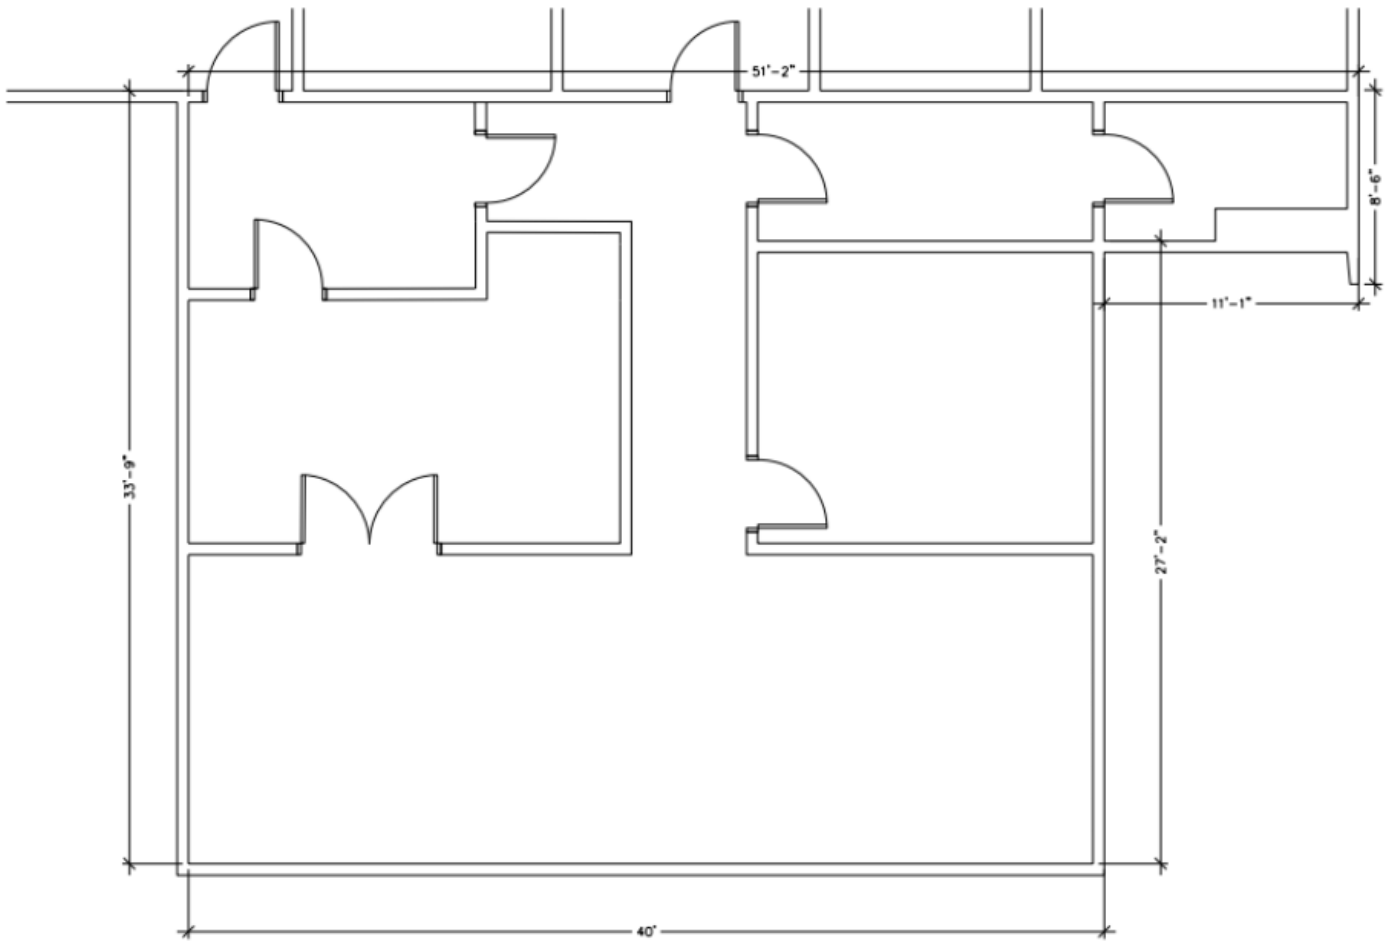

1344 YUVILLE DRIVE
1344 YUVILLE DRIVE, OTTAWA, ON K1C 7L1

Floor Plan - Unit 6B (office)

JOHN ZINATI

613.853.4106

john@zinatirealty.com

92 CENTREPOINTE DRIVE • OTTAWA, ON K2G 6B1 • 613.853.4106 • ZINATIREALTY.COM

ZINATI
REALTY
COMMERCIAL BROKERAGE