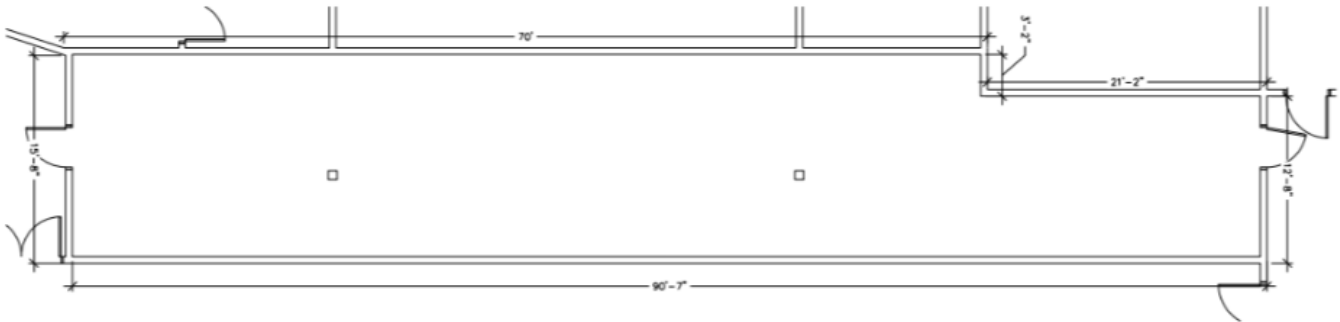

Unit 14

JOHN ZINATI

613.853.4106

john@zinatirealty.com

92 CENTREPOINTE DRIVE • OTTAWA, ON K2G 6B1 • 613.853.4106 • ZINATIREALTY.COM

ZINATI
REALTY
COMMERCIAL BROKERAGE