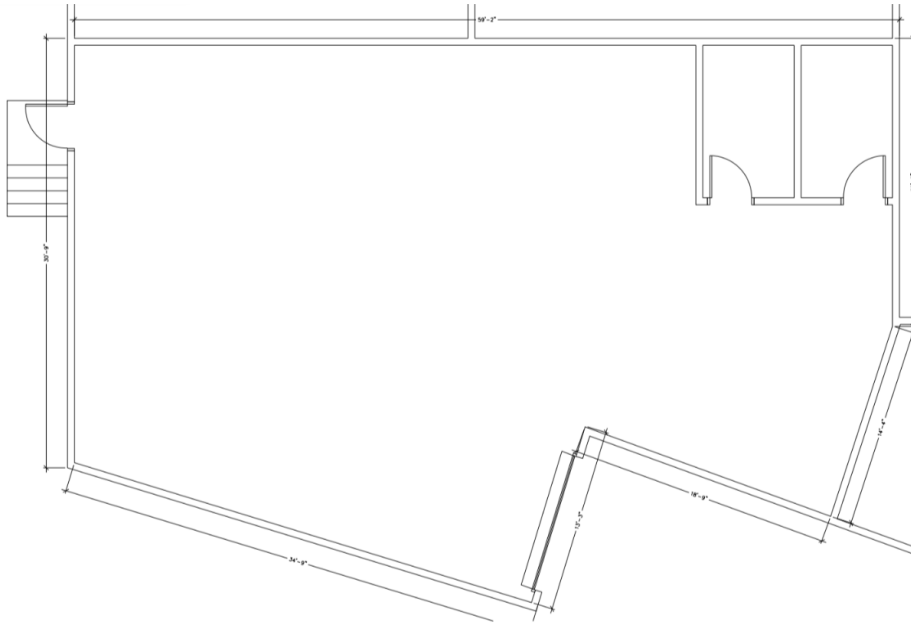

1344 YUVILLE DRIVE
1344 YUVILLE DRIVE, OTTAWA, ON K1C 7L1

Floor plans - Unit 13 & 14 (warehouse)

Unit 13