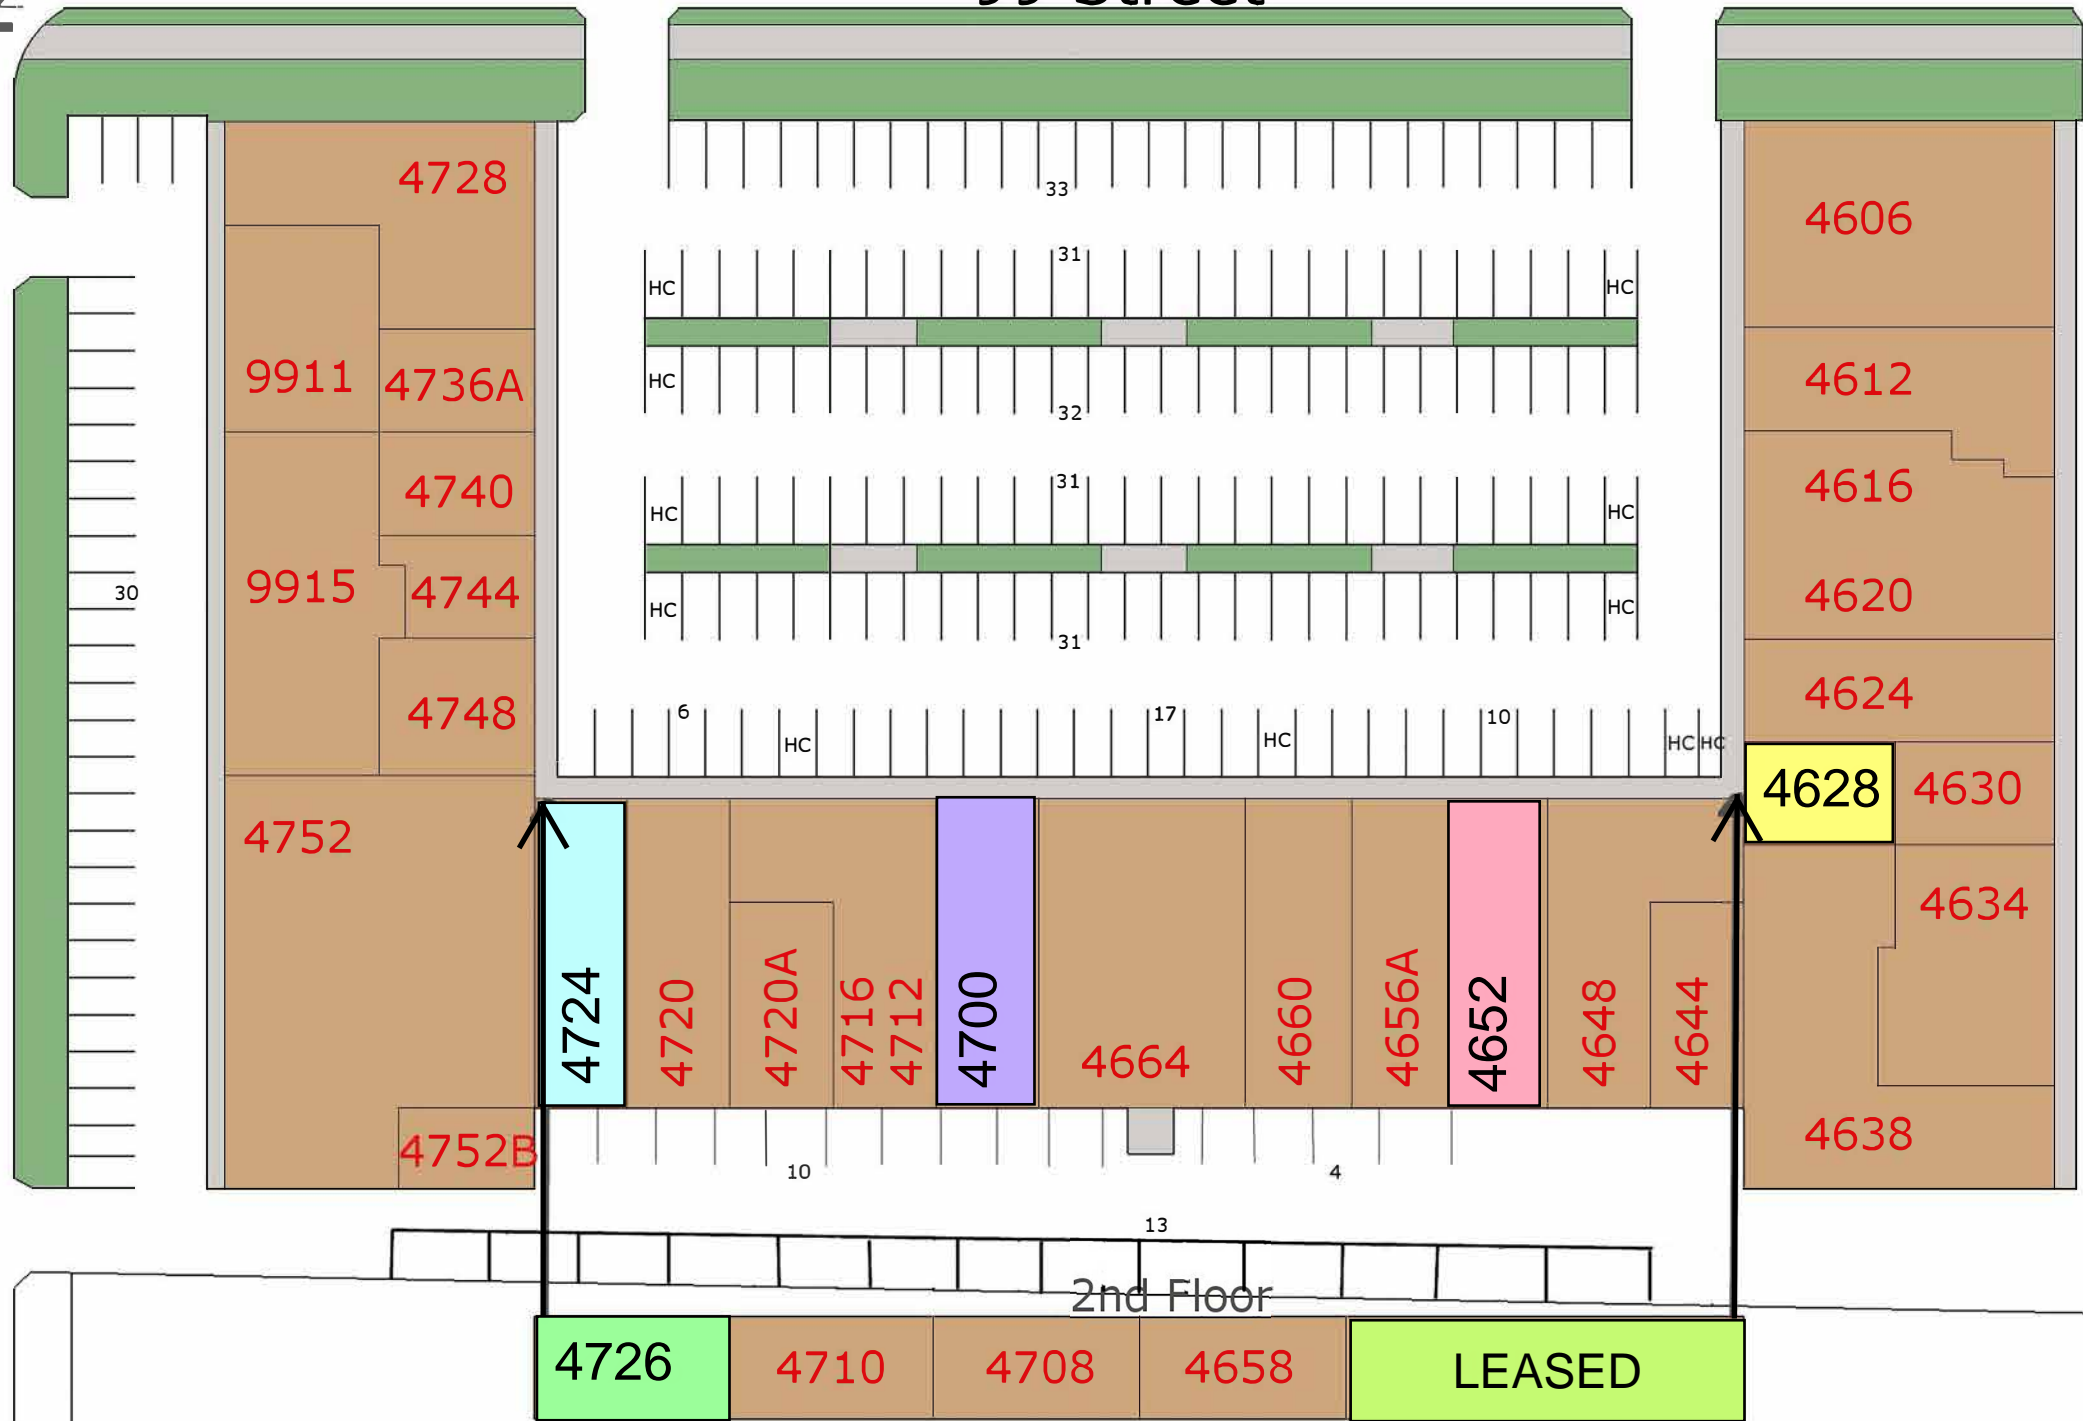

99 Street

N

48 Avenue

| Unit | SF |
|-------|--------|
| 4724 | 2,340 |
| 4700 | 2,968 |
| 4726 | 1,691 |
| 4652 | 2,700 |
| 4628 | 1,353 |
| 4656B | LEASED |