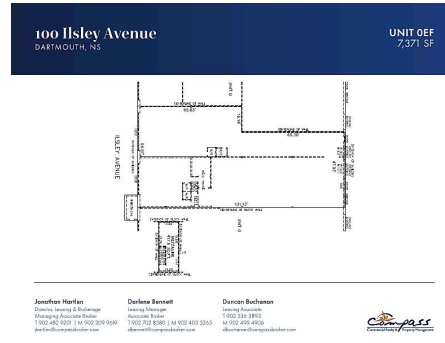

100 Ilsley Avenue, Dartmouth, NS

7,371 ft²
RETAIL / INDUSTRIAL

Contact
LEASE

Darlene Bennett
Compass Commercial Realty LP
(902) 403-5265

Duncan Buchanan
Compass Commercial Realty LP
902-499-4906

Visit <https://e169.spacelist.ca/listings/773968> to download attachments and/or view virtual tours.

Combined units E & F with 7,371 sq ft.

Open space with 1 grade door and the opportunity to add another if required, as well as office space at the front ready for tenant updates.

Walk through the space with our virtual tour above, and contact the listing agents for further information.