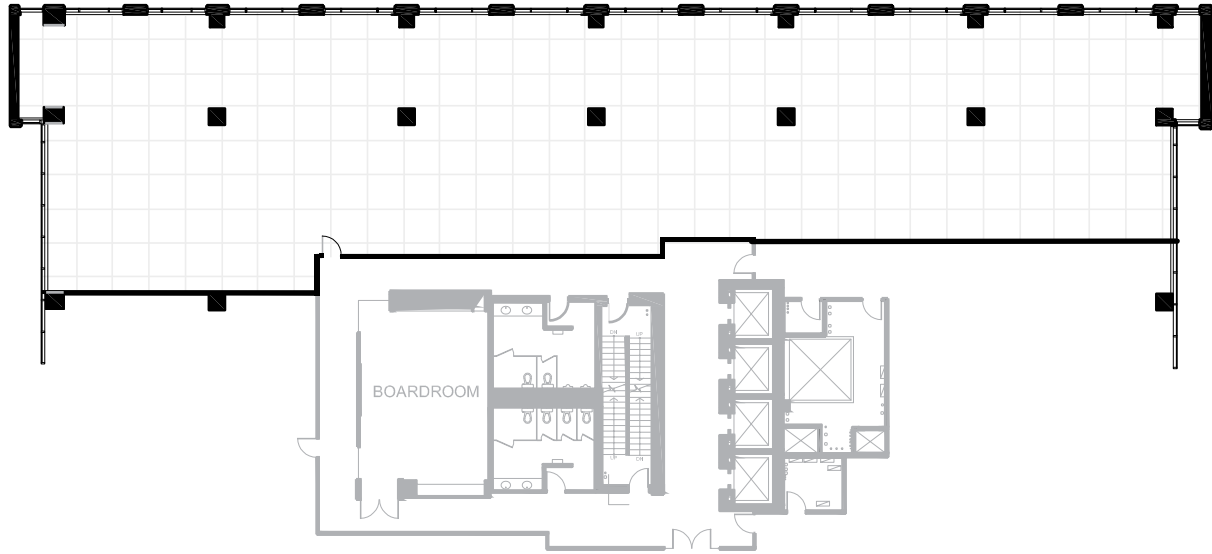

11th Avenue Place

214 11th AVENUE SW

Suite 320

Rentable Area = 8,524 ft²