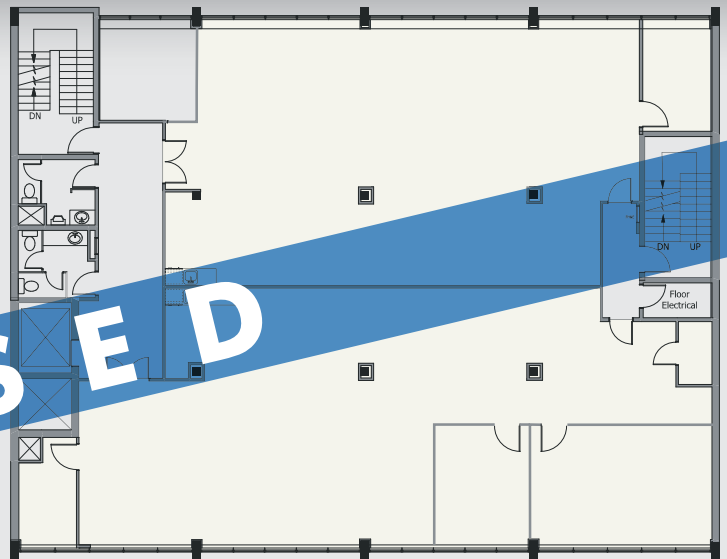

BARCLAY
STREET
REAL ESTATE

TCN
WORLDWIDE
REAL ESTATE SERVICES

LOCAL EXPERTISE MATTERS

4
FLOOR

2
FLOOR

SUITE 200
4,711 SQ.FT.
• FURNITURE AVAILABLE
• DEMISABLE

The information contained herein has been gathered from sources deemed reliable, but is not warranted as such and does not form any part of any future contract. This offering may be altered or withdrawn at any time without notice.