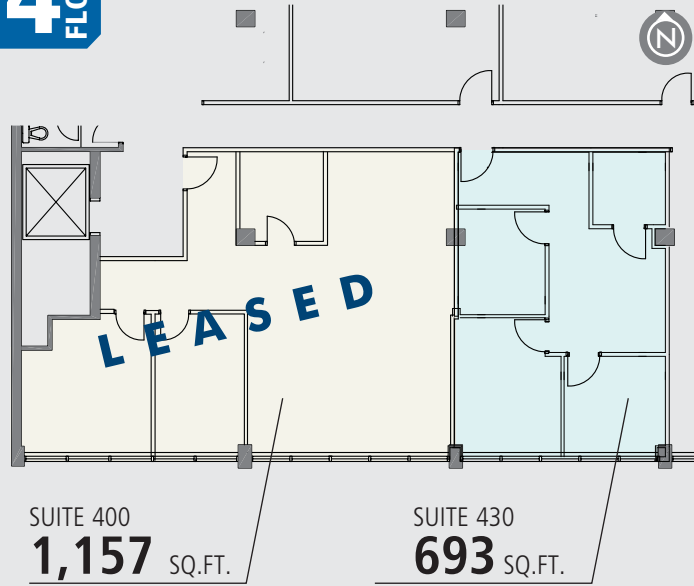

BARCLAY
STREET
REAL ESTATE

TCN
WORLDWIDE
REAL ESTATE SERVICES

LOCAL EXPERTISE MATTERS

4
FLOOR

2
FLOOR

SUITE 200
4,711 SQ.FT.
• FURNITURE AVAILABLE
• DEMISABLE

The information contained herein has been gathered from sources deemed reliable, but is not warranted as such and does not form any part of any future contract. This offering may be altered or withdrawn at any time without notice.