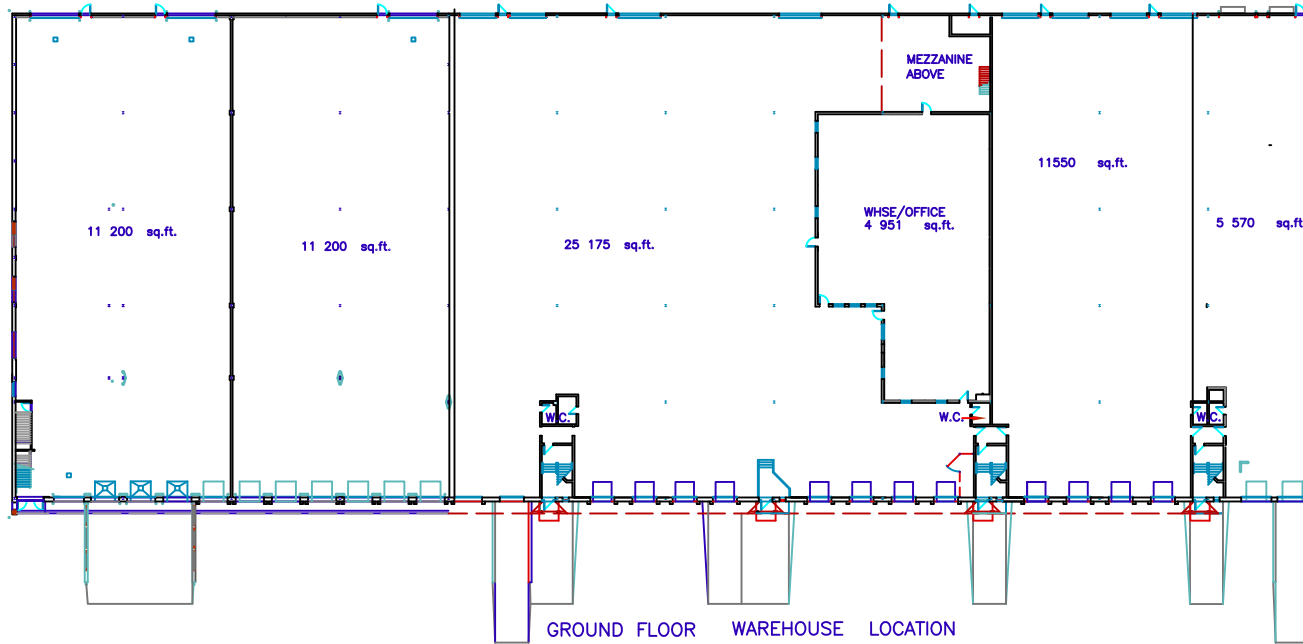

# 750 Stuart Graham, Dorval (YUL)

OFFICE AREA: 30 785 sq.ft.  
 WAREHOUSE AREA: 64 895 sq.ft.  
 TOTAL AREA: 95 680 sq.ft.