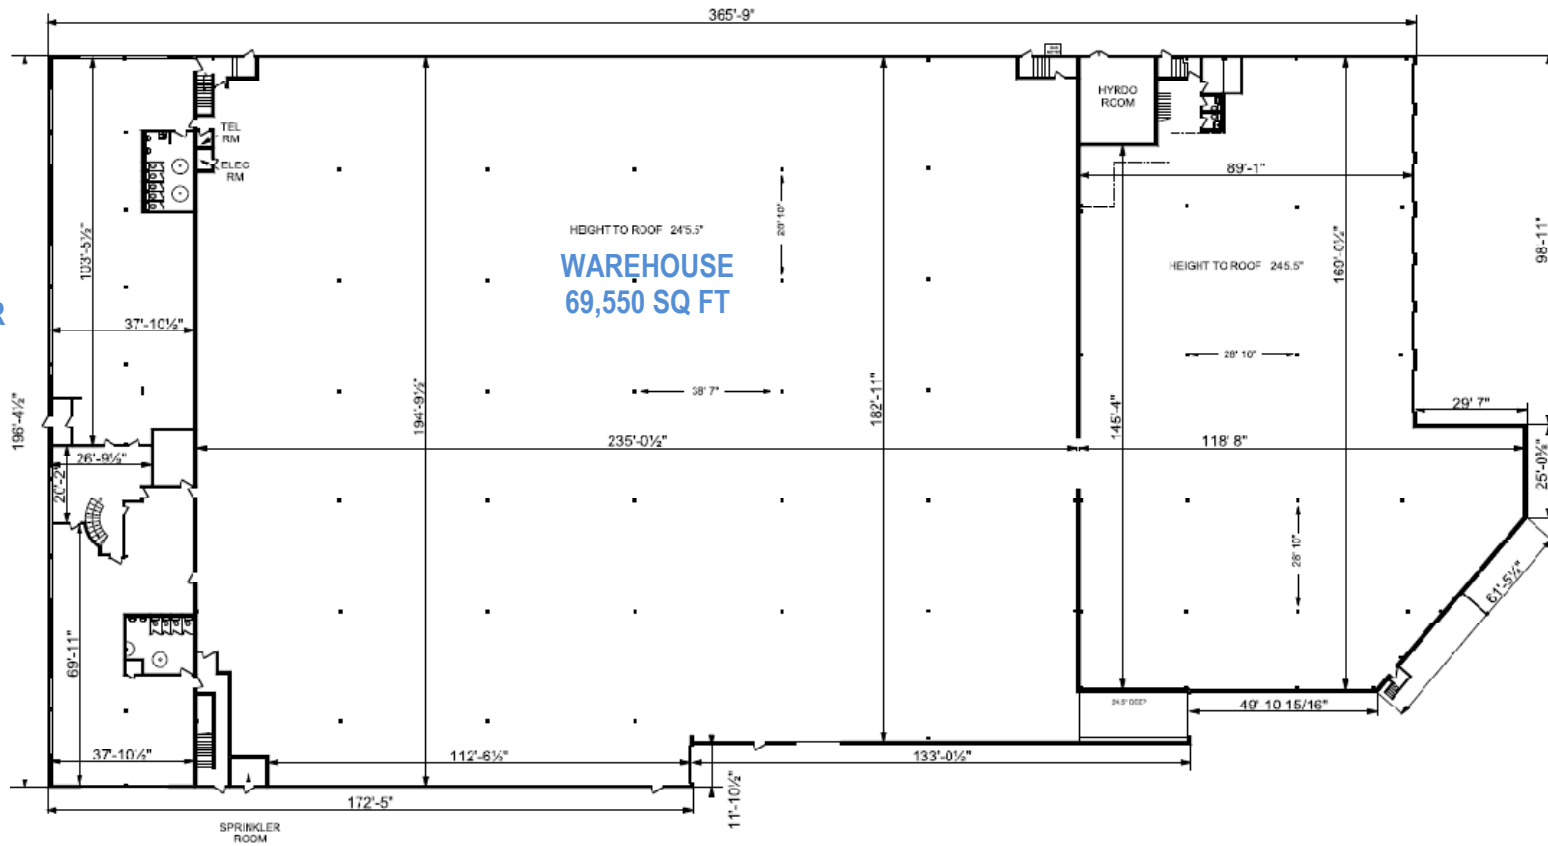

75 WEST WILMOT

FIRST FLOOR
OFFICE:
7,750 SQ FT

SECOND FLOOR
OFFICE:
8,075 SQ FT

Call (416) 593-6800 for more details.